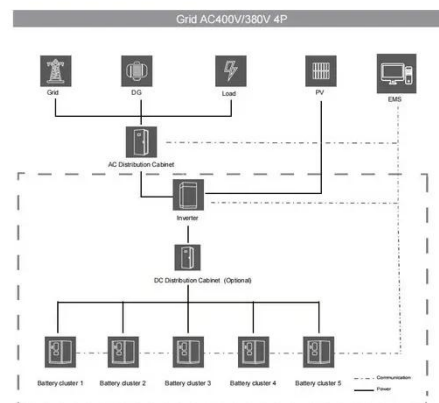

12 KW Yingli Residential PV System w/ 250W solar ...

12 KW residential grid-tie Yingli PV systems from a leading Yingli Solar USA