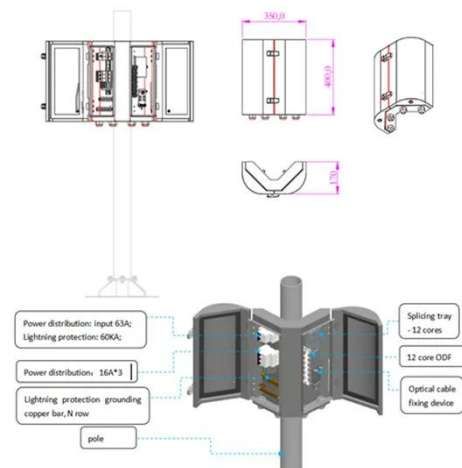

Power plant profile: Yili Three Dimensional Ecological New Energy

It is located in Inner Mongolia, China. According to GlobalData, who tracks and profiles over 170,000 power plants worldwide, the project is currently active. It has been developed in a single phase. Post ...