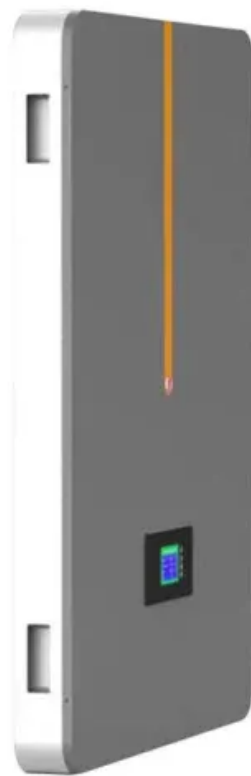

Xiaxi Communication Base Station Wind Power Outdoor Cabinet

Xiaxi Communication Base Station Wind Power Outdoor Cabinet

Large-scale Outdoor Communication Base Station , Reliable & Energy

Discover the Large-scale Outdoor Communication Base Station, designed for smart cities, communication networks, and power systems. Integrated with solar, wind, and energy storage ...

Outdoor Power Cabinet , Power Cabinet , NPX06-H1

LongXing outdoor power cabinet provides flexible size options, offers the ideal enclosure solution to build the whole base station inside.

32U outdoor floor-standing single-compartment cabinet

The floor-standing outdoor integrated cabinet is an outdoor integrated cabinet constructed using high-quality metal sheet materials.

Base Station Energy Cabinet

The Base Station Energy Cabinet is a fully enclosed, weather-resistant telecom energy cabinet designed to provide reliable power distribution and battery backup for outdoor communication networks.

Outdoor Communication Energy Cabinet With Wind Turbine

The system integrates a 4.4kW solar panel array and a wind power generation system with a capacity of 600W to 2000W. Managed by AI, the system ensures low-carbon, energy-efficient, and stable ...