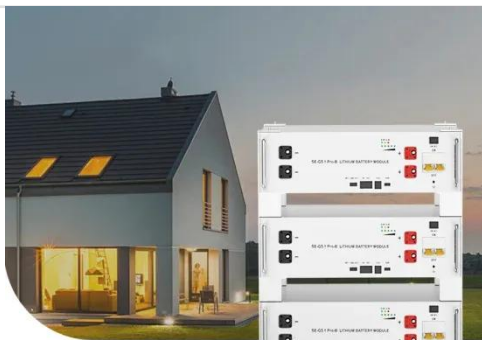

Lithium Ion Battery Storage Cabinet LBSC-A11

Our Lithium Ion Battery Storage Cabinet is designed to provide a stable ...

Low Voltage
Lithium Battery

6000+ Cycle Life

UltraXel Limited

UltraXel offers wide-temperature lithium battery solutions for smart logistics, including cold chain door locks, reefer container control, and IoT tracking devices.