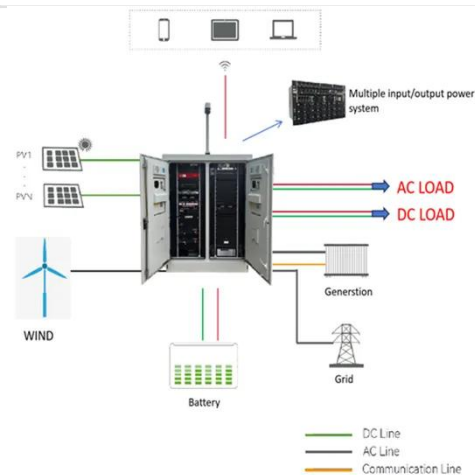

### Amazon : Winch Circuit Breaker

300 Amp Circuit Breaker 12-48 Volt DC  
300A Self Recovery Resettable High Amp Circuit Breaker with Manual Reset Button for Automotive RV Marine Boat Car Audio and Amps Protection