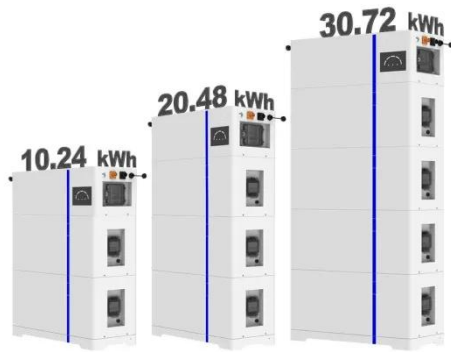

ESS

CIRCUIT BREAKERS / CIRCUIT BREAKER PANEL

Best Quality Switch Boards by AGM Electrical Supplies

Suitable for harsh environments, Metal Switch Boards New Zealand meet the most stringent requirements. AGM Electrical Wholesalers offers light switches and outlets that suit all interiors and ...

Electrical Panels

View our range of products in Electrical Panels. These include Hella Compact Switch Panel, BEP Circuit Breaker Labels, Blue Sea Insulating Cover for AC Panel - 1 Column 8 Position.

Electrical Switchboards & Enclosures in NZ , Built Boards

New Zealand's first true flush electrical sub board. In stock and ready for