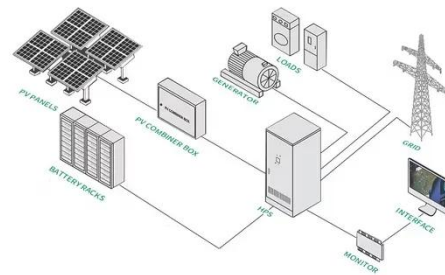

What is the lv solar energy storage cabinet system

Overview

This fully integrated energy storage system features a comprehensive all-in-one design, incorporating essential switches for battery fuses, photovoltaic input, utility grid, load output, and diesel generators. The BSLBATT PowerNest LV35 hybrid solar energy system is a versatile solution tailored for diverse energy storage applications. Equipped with a robust 15kW hybrid inverter and 35kWh rack-mounted lithium-ion batteries, the system is seamlessly housed in an IP55-rated cabinet for enhanced protection. The LZY solar battery storage cabinet is a tailor-made energy storage device for storing electricity generated through solar systems. They assure perfect energy management to continue power supply without interruption. Ideal for Home Backup energy storage, this bundle includes the following: - IP20 Rated Prewired Cabinet to suit.

What is the lv solar energy storage cabinet system

Ejection fraction: An important heart test

Ejection fraction is a measurement of the percentage of blood leaving the heart each time it squeezes. When the heart squeezes, it's called a contraction. Ejection fraction is just one of many ...

BYD Battery Box LV FLEX 20 kWh LifePO4 Server, Solar Storage Cabinet

The BYD Battery-Box LV Flex is a CEC approved lithium iron phosphate (LFP) Server Rack style, Extra Low Voltage 48V battery pack designed for external inverter use.

LV-Rack-30KWh Cabinet type battery energy storage cabinet

These systems are pivotal for applications ranging from residential energy storage, to providing backup power, to integrating with renewable energy sources, and even in supporting grid services.