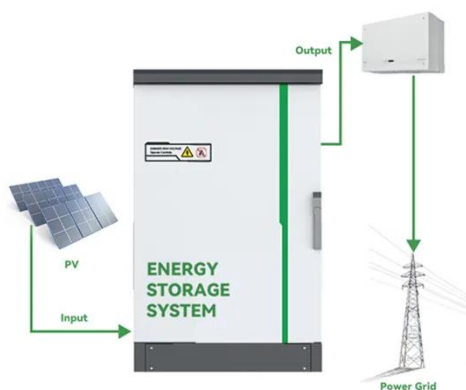

How Much Is the Capacity of an Outdoor Power Supply? A Complete ...

Need to power your adventures or emergencies? Understanding outdoor power supply capacity is key to choosing the right solution. This guide breaks down capacity ranges, real-world applications, and ...

How Big Is the Largest Outdoor Power Supply? Exploring