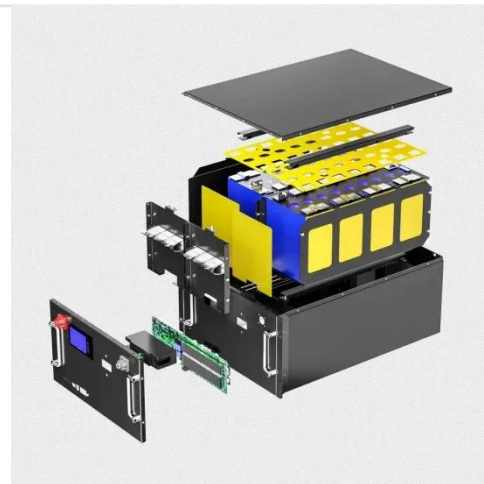

200kWh 215kWh 225kWh 245kWh C& I ESS Battery System , BSLBATT

This commercial energy storage system comes in multiple capacity options: 200kWh / 215kWh / 225kWh / 241kWh. The BSLBATT 200kWh Battery Cabinet utilizes a design that separates the ...

Integrated Energy Storage Cabinet

The Cabinet offers flexible installation, built-in safety systems, intelligent