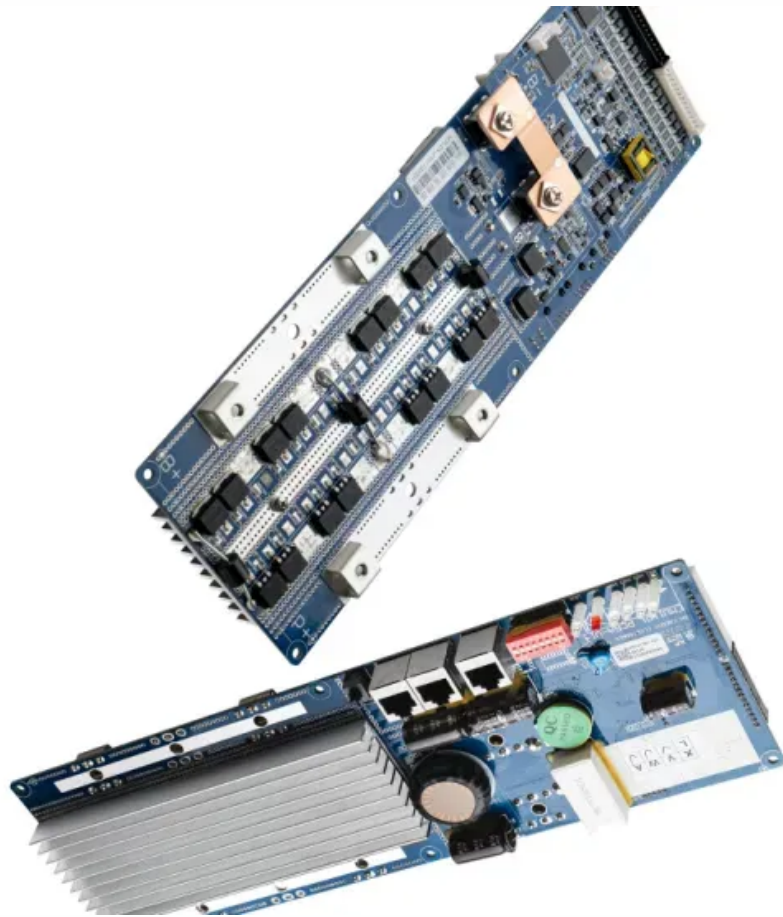

What does a 5G base station look like

What does a 5G base station look like

Unveiling the 5G Base Station: The Backbone of Next-Gen Wireless ...

To address these challenges, 5G base stations employ advanced techniques like beamforming and Massive MIMO, which concentrate the signal in specific directions and improve signal quality, ...

5G base stations

What Is a 5G Base Station? A 5G base station (BS) is a critical component in a mobile network that connects devices, such as smartphones and IoT gadgets, to the core network and the internet. ...

5g base station architecture

5G base station architecture is characterized by its flexibility, virtualization, and the ability to support diverse services through network slicing. The separation of CU and DU, along with the ...

What is 5G base station architecture?

The base stations in 4G LTE networks are called either evolved Node B or eNodeB. You'll find that eNodeB is usually abbreviated as eNB in 5G network architecture diagrams, and gNodeB as ...