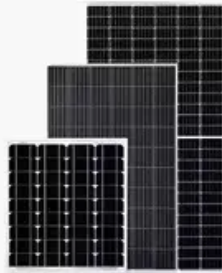

West Africa Outdoor Communication Battery Cabinet Customization

Solar Panel

PV Combiner Box

Lithium Battery

Hybrid Inverter

West Africa Outdoor Communication Battery Cabinet Customization

Industrial and Commercial Energy Storage Cooperation