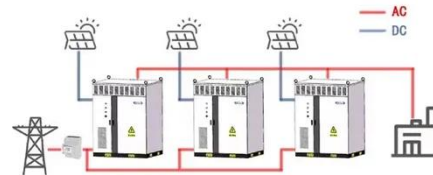

POWERED COMMUNICATION

Bakes battery modules, BMS, power distribution and climate/fire protection into one cabinet for plug-and-play installation and easy transport. Low-profile, space-saving design (15-50 kWh)
...

WORKING PRINCIPLE

- ✓ ALL IN ONE
- ✓ 100Kw/174Kwh High Capacity
- ✓ Intelligent Integration

AuMAS CaBINET , Outdoor Communication Cabinets & Battery ...

We analyze requirements and design customized cabinet solutions for communication, battery storage, power systems with appropriate IP protection ratings, material specifications, and ...

ICEENG CABINET , Outdoor Communication Cabinets, Power ...

Need Professional Cabinet Solutions? We manufacture customized outdoor communication cabinets, power equipment enclosures, and energy storage cabinets for African markets.