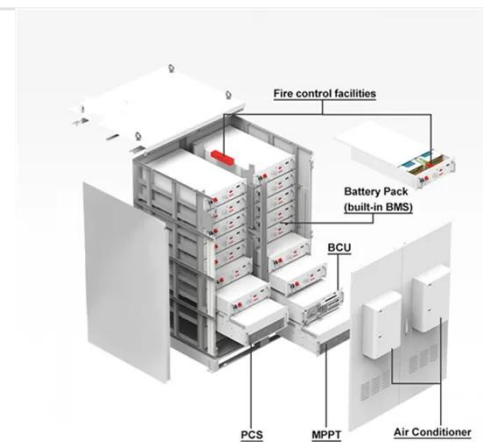

Outdoor Telecommunication Enclosures

We provide superior outdoor enclosures that are ready for installation. Fill out our registration form or call us at 904-674-2976 to learn more about our products and customization services.