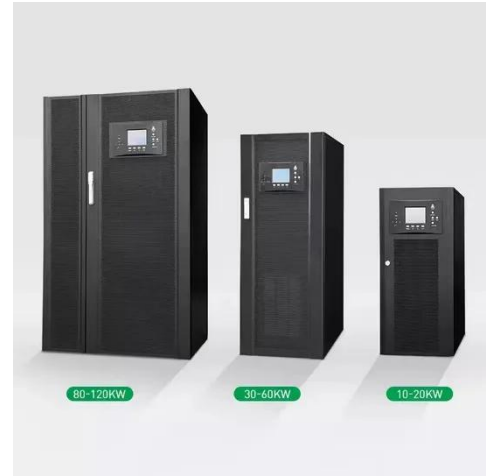

Bestindo Inti Perkasa - Uninterruptible Power Supply Expert in Indonesia

Our engineers is the expert of Uninterruptible Power Supply and can help your businesses in terms of power protection in any condition. We are fast-response company that will always be there for ...