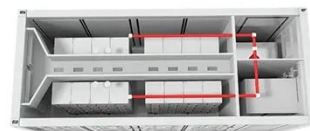

Uninterruptible power supply equipment for power distribution in S

Power Solutions for UPS and Battery

Uninterruptible power supply, from the global leader in innovative product and service solutions, authorized distributor UPS systems. If you are looking for Uninterruptable Power Solution, look no ...

Top 23 Power Supply Manufacturers in Indonesia (2026) , ensun

Best Energy System is an authorized distributor in Indonesia that specializes in electrical power solutions, particularly Uninterruptible Power Supply (UPS) systems.

LPW48V100H
48.0V or 51.2V

Jual ups (uninterruptible power supply) oleh Sumber Jaya Surabaya

Sumber Jaya Surabaya adalah yang menjual berbagai macam barang sesuai dengan kebutuhan kita seperti aki kendaraan, rumah, lampu, pengadaan Proyek Solar cell, dll baik secara eceran maupun ...