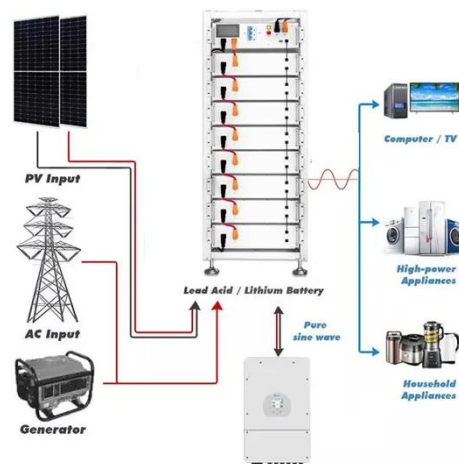

base station in 5g

The base station in a 5G network is designed to provide high data rates, low latency, massive device connectivity, and improved energy efficiency compared to its predecessors.

What is a 5G Base Station?

5G System Overview

5G is defined in several phases. Release 15 specifies 5G phase 1, which introduces a new radio transmission

technique and other key concepts such as an industry-grade reliability, an ...

5G System Overview

By the end of this exploration, you will gain a deep understanding of the pivotal role played by 5G base stations in shaping the future of wireless communications.

5G Base Station

The 5G base station construction network mostly adopts a hybrid layered network, which can ensure the easy management, scalability, and high reliability of the 5G network, and can meet ...

5G Base Station Architecture

The Base Station cabinet is a single unit that includes both the RF functions and the baseband processing functions. The antenna subsystem connects with the antenna and includes the ...