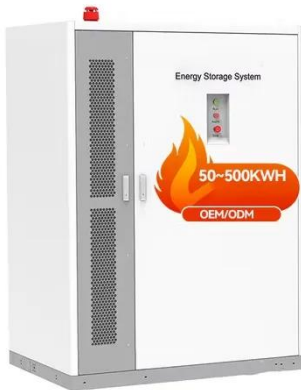

typically range from $500 to $2,000, depending on the materials and features. For example, a basic model made from galvanized iron may cost less, while one with advanced ...

Create a Tinder Account

Welcome to Tinder! Before you start to match, chat and meet, you'll need to create a Tinder account. These steps may vary depending on your device. Note: Some sign-up methods may be temporarily unavailable in ...

Find out why Tinder® is the world's best dating app , Tinder

So, Why Choose A Dating App Like Tinder? When it comes to dating apps, you've got options: Badoo, Bumble, Hinge, Match, POF, OKCupid, and many more. It doesn't matter if you want to find love, a date, or just have ...

Weatherproof Outdoor Electrical Enclosures , Durable Outdoor Telecom