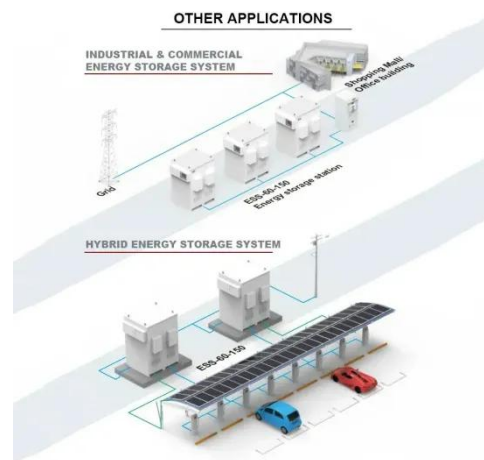

## Elecod 500kW/1075kWh container BESS for peak shaving in Swaziland

This solution uses 5 sets of modular outdoor cabinet energy storage system, which supports up to 15 units in parallel. It's an ideal choice for peak-shaving and valley-filling in zero-carbon parks and villa ...

## Swaziland Energy Storage Container

Elecod 500kW/1075kWh container BESS

for peak shaving in Swaziland This solution uses 5 sets of modular outdoor cabinet energy storage system, which supports up to 15 units in parallel.

## PHOTOVOLTAICS INTEGRATED IN SKYLIGHTS AND FACADES ...

Core highlights: The liquid-cooled battery container is integrated with battery clusters, converging power distribution cabinets, liquid-cooled units, automatic fire-fighting systems, lighting systems, pressure ...