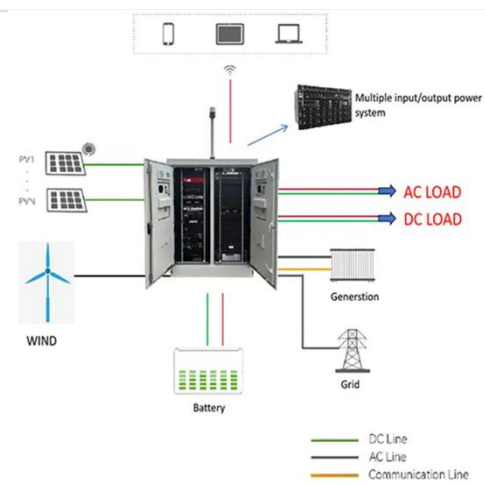

What is a 5MWh battery energy storage system? As well as reducing energy consumption; the single 5MWh battery energy storage system makes it easier to select the energy storage converter (PCS) ...

Eswatini Maps & Facts

One of the smallest countries in Africa, Eswatini (previously known in English as Swaziland) occupies an area of only 17,364 sq. km. Despite its small size, Eswatini features a variety ...

Contact Us

For catalog requests, pricing, or partnerships, please visit:
<https://www.59empagm.pl>