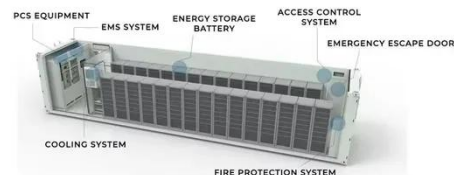

Battery Cooling Method
Air Cooled/Liquid Cooled

Swaziland Mobile Energy Storage Container 30kWh

Bulk Procurement of 30kWh Mobile Energy Storage Containers

Discover SUNLAND's ESS 30KW 30KWH Energy Storage System, a reliable backup power solution for commercial applications, integrating seamlessly with renewable energy sources.

Mobile Energy Storage Container 30kWh Environmental ...

High Capacity: The 30KW power output and 30KWH capacity deliver reliable energy storage and backup for businesses. This makes it an essential tool for battery energy storage solutions across ...

Mobile energy storage swaziland

The mobile energy storage emergency

power vehicle consists of an energy storage system, a vehicle system, and an auxiliary control system. It uses high-safety, long-life, high-energy-density lithium iron ...