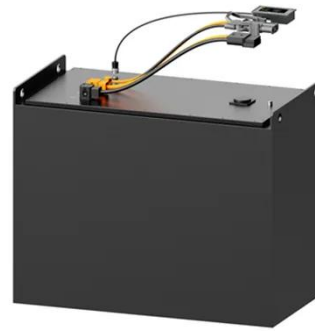

Delivery time for 30kWh foldable container from Swaziland

Here, we provide comprehensive information about large-scale photovoltaic solutions including utility-scale power plants, custom folding solar containers, high-capacity inverters, and advanced energy ...