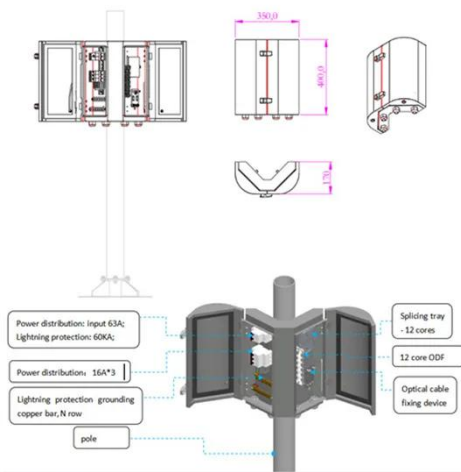

### **Power Supply Cabinets**

They feature power supply, distribution, and protection equipment as well as radio systems and passive or active cooling. Contact us today to learn about all the options and to find a solution that is right for ...

### **Telecom Cabinets and Enclosures, Safeguarding Telecom Equipment ...**

Telecom cabinets and enclosures provide a secure environment for housing sensitive telecom equipment, such as routers, switches, power systems, and antenna connections. These enclosures ...

### Base Station Energy Cabinet

The Base Station Energy Cabinet is a fully enclosed, weather-resistant telecom energy cabinet designed to provide reliable power distribution and battery backup for outdoor communication networks.