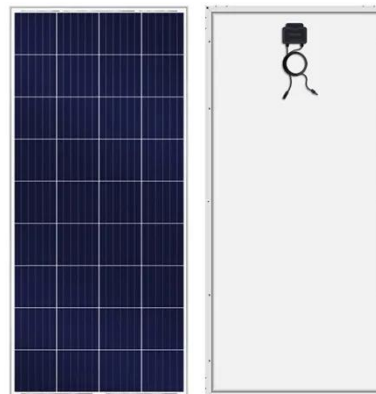

15W Solar Streetlight - JomSolar

Controller Charging Mode: PWM Lighting Mode: Auto ON/OFF with motion sensor Waterproof IP65 Light colour : Cool white Charge Time : 6 - 8 hours by sunlight Working Time : 12 hours (3 days back ...