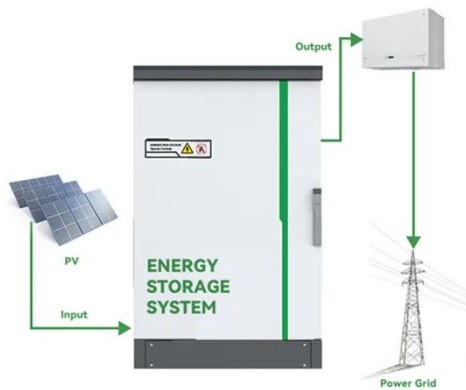

Summer is warmer than winter because of increased radiant energy from the Sun, which is caused by the tilt of Earth's axis. This tilt means that, during certain times of the year, ...

Seasons of the Year: When Do They Start and End?

The year is commonly divided into four seasons: spring, summer, fall (or autumn), and winter. Because we divide a year into 12 months, each season lasts about three months.

Buy 15W Compact Solar LED Street Light for pathway & landscape

These eco-friendly and cost-effective solar lights are designed with top-notch energy-saving components, including a solar panel, LED light, and lithium iron phosphate battery.

15 Watts 1650 Lumens LED Street Light

This patented, solar-powered, integrated