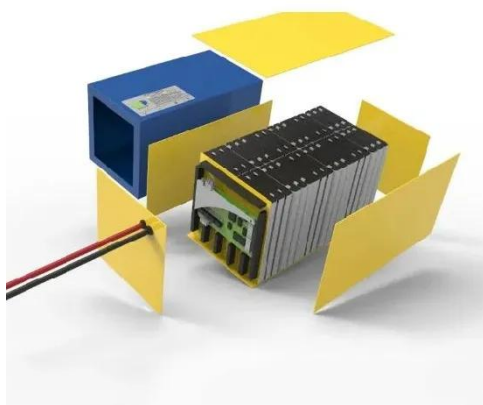

Sucre outdoor telecom cabinet 15kW

Sucre outdoor telecom cabinet 15kW

Outdoor Telecom Cabinet

Learn about their features, including weatherproofing, temperature control, and space optimization, making them ideal for outdoor installations in remote locations and urban settings.

Telecom Enclosures , Outdoor Telecom Cabinet , Telhua

Telhua's outdoor telecom cabinet with AC provides climate-controlled protection for network equipment. Features universal rack mount brackets for flexible installation, meets IEC/TIA standards, and solves ...

TELECOM EQUIPMENT CABINET , ICEENG CABINET

15kW Data Center Cabinet for Residential Community What is a DC series cabinet?Our DC Series is the Data Center Standard for high-capacity, high-weight load rated, feature-rich cabinets.. What is a Ten ...