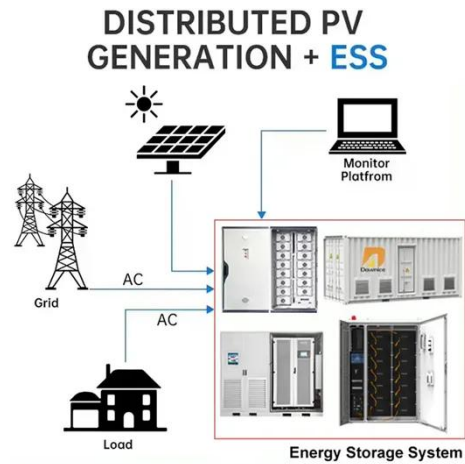

Shanghai Huijue Technologies Group Co., Ltd. Products:Outdoor Cabinets and Solution/Data Center and Solution/FTTX Products and Solution/Site Energy Solution, Renew Energy/C& I Energy Storage ...

Contact Us

For catalog requests, pricing, or partnerships, please visit:
<https://www.59empagm.pl>