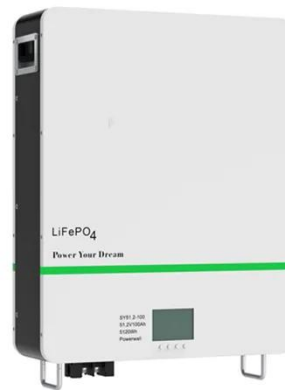

TELECOM EQUIPMENT CABINET , ICEENG CABINET

15kW Data Center Cabinet for Residential Community What is a DC series cabinet?Our DC Series is the Data Center Standard for high-capacity, high-weight load rated, feature-rich cabinets.. What is a Ten ...