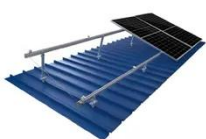

Square solar container lithium battery station cabinet base station energy

Square solar container lithium battery station cabinet base station

 **LFP 12V 200Ah**

Energy storage container, BESS container

Adding Containerized Battery Energy Storage System (BESS) to solar, wind, EV charger, and other renewable energy applications can reduce energy costs, minimize carbon footprint, and increase

...

TILE ROOF SOLAR MOUNTING SYATEM

STANDING SEAM ROOF SYATEM

ADJUSTABLE TILT FLAT ROOF SYATEM

TRIANGLE FLAT ROOF SYATEM

All-in-One Energy Storage Cabinet & BESS Cabinets , Modular, ...

AZE's All-in-One Energy Storage Cabinet & BESS Cabinets offer modular, scalable, and safe energy storage solutions. Featuring lithium-ion batteries, smart BMS, and thermal management, they're