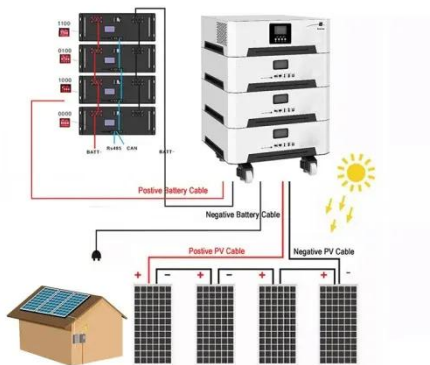

Energy Storage for Communication Base

Our energy storage solution is flexible in design and can be seamlessly integrated with various existing base station power systems. The modular design can better adapt to different types of base stations, reducing ...

Pole-Type Base Station Cabinet for Communication and Energy