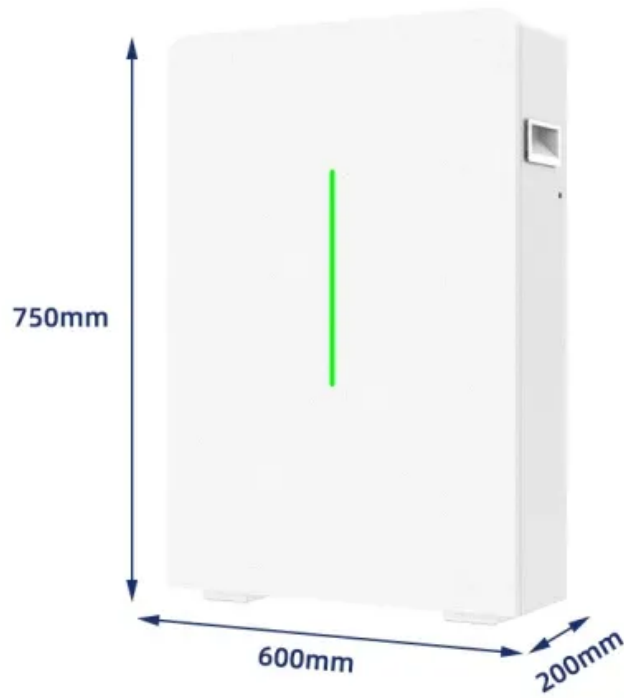

Solar support end

Overview

This guide features top-rated adjustable solar panel mounting brackets and end clamps designed for various installations on roofs, RVs, boats, and off-grid systems. Perfect connection between PV modules, module and rail, rail and roofing and building structure. MID AND END CLAMPS FOR SOLAR. Choosing the best solar panel support frame can significantly improve your solar energy system's efficiency by ensuring optimal angle and stability. U-Builder® combines smart design tools with integrated support to help you build accurate, permit-ready plan sets quickly. This guide will walk you through everything you need to know about end clamp solar, from selection. SIC Solar, a leading manufacturer specialized in photovoltaic supports, is here to guide you through the process of selecting the right solar end clamp for your project. Shop durable solar end caps at Solartek.

Solar support end

Amazon : Solar End Clamp

Anbte 10pcs Solar Panel End Clamp for Standard Unistrut, Aluminum 30mm/35mm Solar Panel Brackets with Nuts Bolts, Solar Panel Mounting Kit for Metal Roof, Tin Roof, Flat Roof, Sheet Roof, ...

Solar Panel Mounting Brackets Mid and End Clamps and Rails Kit for

MID AND END CLAMPS FOR SOLAR MOUNTS - Solar panel mounting middle clamps are positioned between adjacent solar panels, while end clamps are placed at the ends of the ...