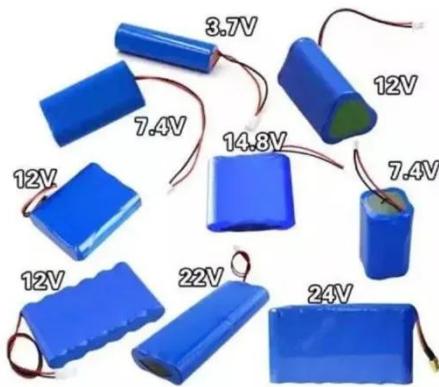

names and titles for the related searches section within the Bing Search results.