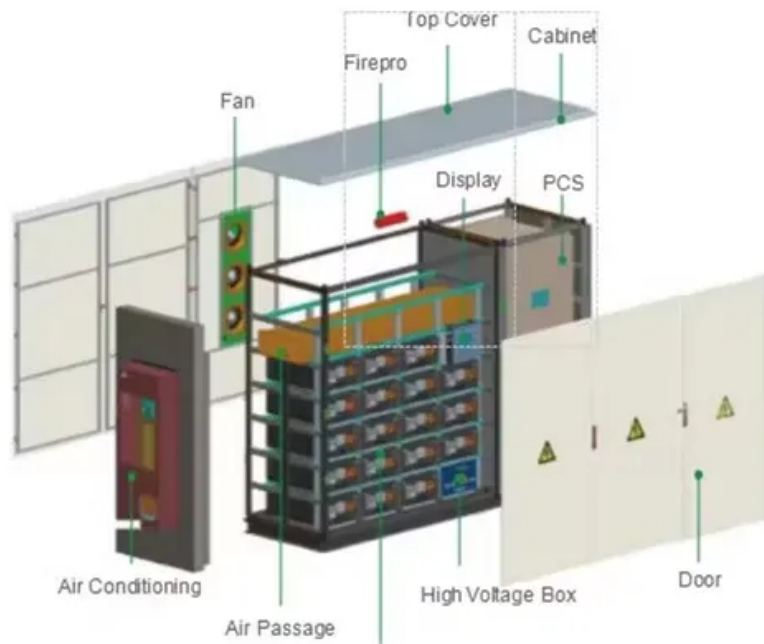

# Solar-powered communication cabinet energy storage base station

## Solar-powered communication cabinet energy storage base station

---

### Telecom Cabinet Communication Power + PV + Storage: Key Design ...

Combining solar power, energy storage, and communication power in telecom cabinets boosts reliability and cuts energy costs. Proper sizing of solar panels and batteries ensures stable power supply ...

## Base Station Energy Cabinet

The Base Station Energy Cabinet is a fully enclosed, weather-resistant telecom energy cabinet designed to provide reliable power distribution and battery backup for outdoor communication networks.