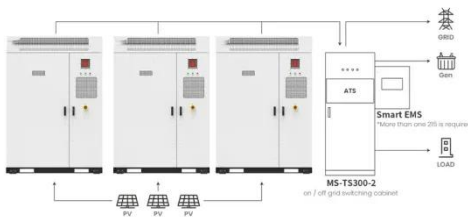

Solar Panel Not Working? How to Diagnose & Fix Common Issues

Are your solar panels not working properly? Is your inverter giving a warning light on its display? There must be a technical issue with your system while producing and delivering the desired amount of ...

18650^{3.7V}
Li-ion
RECHARGEABLE BATTERY
2000mAh

Application scenarios of energy storage battery products

How To Read Solar Inverter Display

This guide breaks down how to read the display, decode error codes, and resolve common issues like a blank or unresponsive screen. Whether you're a homeowner or installer, these insights will help you ...

Solar Panel Problems and Solutions Explained

Solar panel fault-finding guide including examples and how to inspect and troubleshoot poorly performing solar systems. Common issues include solar cells shaded by dirt, leaves or mould.