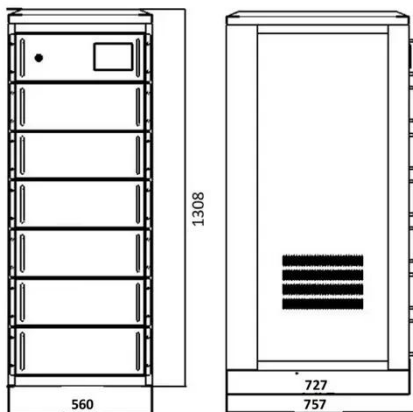

1400W Solar Street Lights Outdoor, 120000 Lumen Dusk to Dawn Solar ...

?Intelligent Light Sensor + Remote Control?: There are two control methods for this bright outdoor lighting street light: 1. Light sensor control: it will automatically turn on at night, and it ...