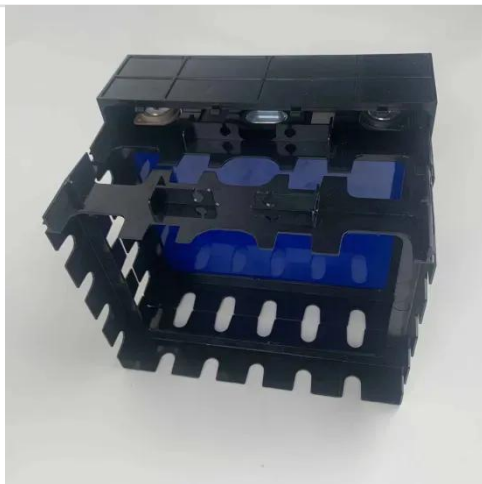

1400W Dusk to Dawn Solar Street Light with Remote Control and IP67

The best part about this street light is that it runs on solar energy so you don't have to worry about expensive electricity bills. The solar panels are also highly efficient, so you can be sure that your light ...