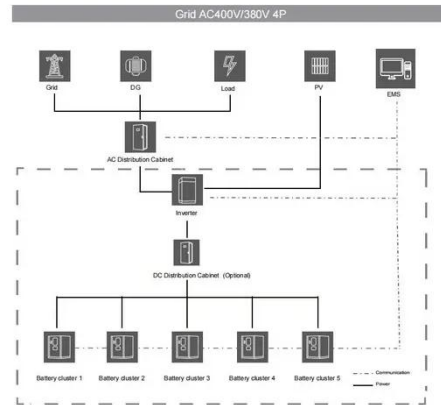

Outdoor Electrical Cabinet Buyer's Guide: Weatherproof, NEMA-Rated

Planning to buy an outdoor electrical cabinet? This in-depth guide explains enclosure ratings, NEMA standards, weatherproof design, cable protection, and durability factors.