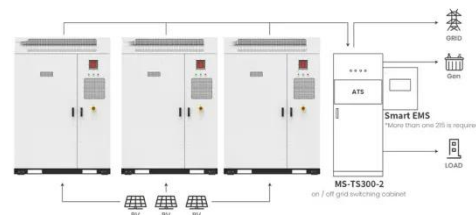

Rolla, Missouri

Rolla, Missouri detailed profile Mean prices in 2023: all housing units: $267,588; detached houses: $285,285; in 3-to-4-unit structures: $45,017; in 5-or-more-unit structures: $117,414; ...

Application scenarios of energy storage battery products