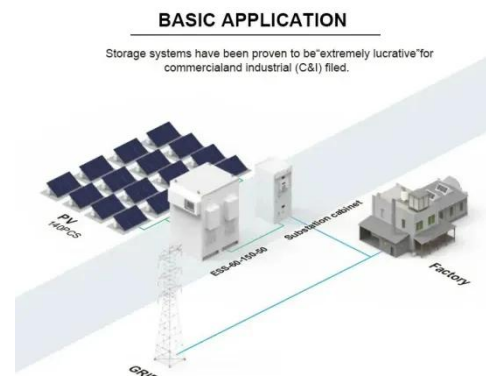

Roland Berger Strategy Consultants , The Consulting Bench

Roland Berger Strategy Consultants is a global strategy consulting firm headquartered in Munich, with 43 offices in 31 countries. Roland Berger Strategy Consultants was founded in 1967 by Prof. Roland ...