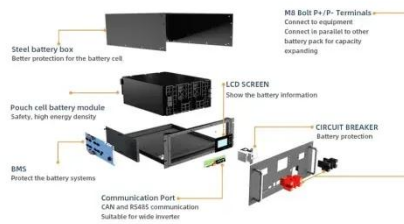

Consultants , Management Consulted

Roland Berger provides generalist strategy consulting, and advises clients on management issues ranging from strategy development to performance improvement. They give expertise on ...

USA , Roland Berger

Welcome to Roland Berger USA. Our experts are available at our offices in Boston, Chicago and Detroit. Contact us now.