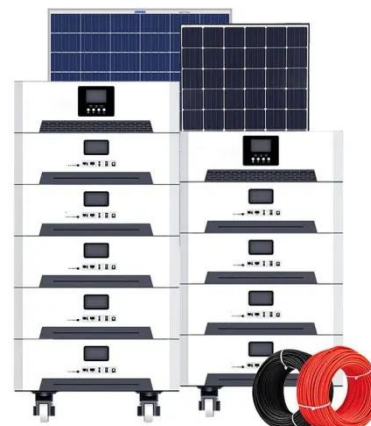

Revolutionising Connectivity with Reliable Base Station Energy Storage