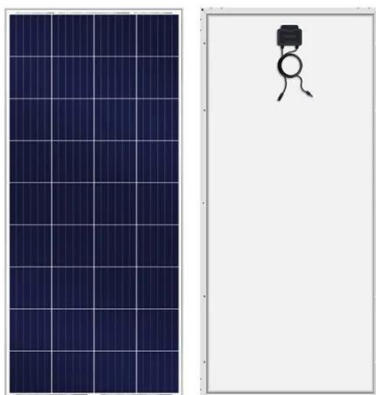

Ecoflow Power Kits Power Hub

I found Shop Solar on Facebook and decided to submit a quote. Within 24 hours I had a custom proposal that was almost half the price of the companies I had previously got quotes from.