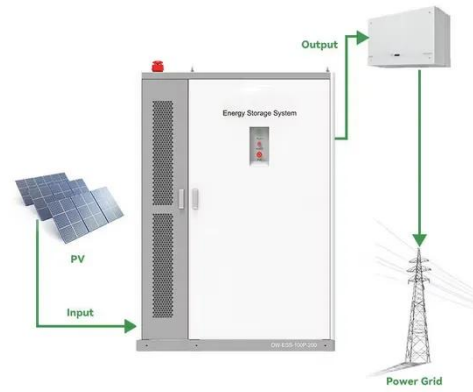

300 helps you cut down your energy bills fast -- enough to pay for itself in just 2 years. After that, the savings are all yours.

Contact Us

For catalog requests, pricing, or partnerships, please visit:
<https://www.59empagm.pl>