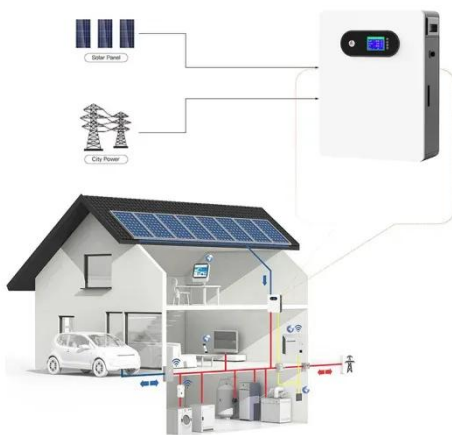

## Overview

---

HT Series BESS PCS Cabinet integrates inverter and energy storage, supports customization, and suits grid-connected, off-grid, and hybrid applications. 100kW/215kWh outdoor integrated cabinet for industrial and commercial storage. It features robust lithium iron phosphate (LiFePO<sub>4</sub>) batteries with scalable capacities, supporting on-grid and off-grid configurations for reliable energy storage solutions. Supports Qstor™ Battery Energy Storage Systems (BESS) from Siemens Energy are engineered to meet these challenges head-on, offering a versatile, scalable, and reliable solution to energize society.

## Price of AC DC Integrated Energy Storage Battery Cabinets for Ports

---

### HT Series BESS PCS Cabinet All In One Design For Indoor And Outdoor

HT Series BESS PCS Cabinet integrates inverter and energy storage, supports customization, and suits grid-connected, off-grid, and hybrid applications.