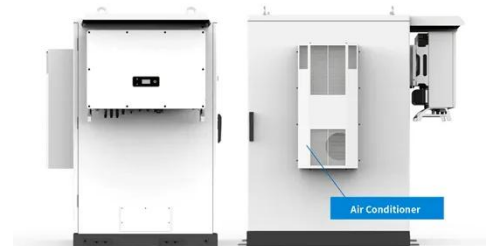

Outside Plant Enclosures (OSP), Moore

Moore Power Supply Cabinets are available for either Ground Mounts or Pad Mounts. Design features include stainless steel welds and hinges, upper shelves for power supply storage and lower sliding ...