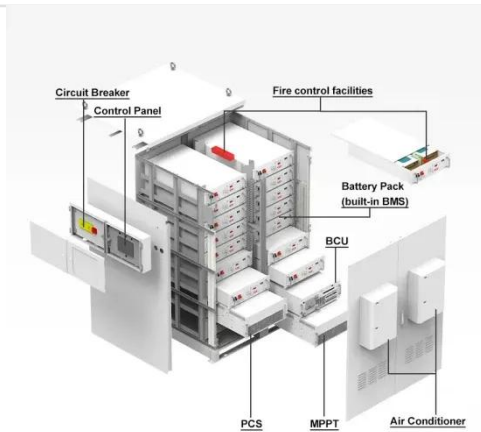

Outdoor Telecom Cabinet , Outdoor Telecom Enclosures , Cube ...

Designed to house a variety of communications equipment, CUBE customers take advantage of our engineering and factory integration for complete turn-key solutions. The CUBE product line ...

Weatherproof Outdoor Electrical Enclosures , Durable Outdoor Telecom