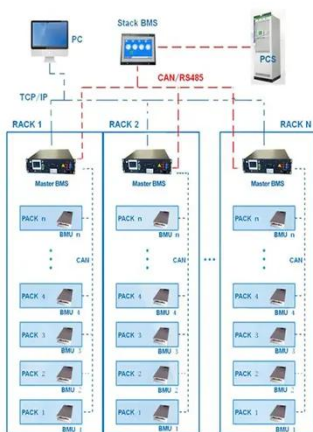

BMS Wiring Diagram