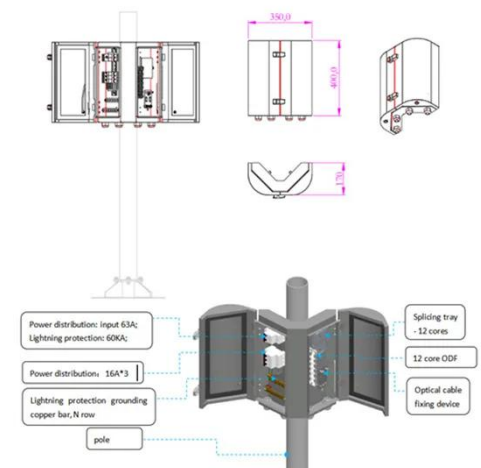

Photovoltaic panel installation hook ladder

Solar Panel Access Platform

Ideal for repairs, inspection and maintenance, The Solar Bridging Ladder makes it easier to safely reach the solar panels once on the roof. Its three-part design is lightweight and easy to use.

Photovoltaic Panel Ladder Production: A Step-by-Step Guide for Safer Solar Installations

Secure Your Solar Future: The Definitive Guide to Roof Hooks,

Ladder

We'll dive deep into the world of roof hooks, an essential anchor for any pitched roof solar mounting. We'll cover everything from the different types of hooks, the importance of materials like ...

Best Ladder Lifts and Stabilizers for Solar Panel Installations

This heavy-duty standoff provides gutter protection and helps maintain balance when working on roof edges or near gutters during solar panel installation. It is built from rust-resistant steel and is reported ...

Fluke Module Lift(TM) , Streamline Solar Panel Installation

This innovative tool enables you to lift solar modules to the roof with ease and precision, making installation faster, safer, and more efficient. With its compact design and simple operation, Module ...