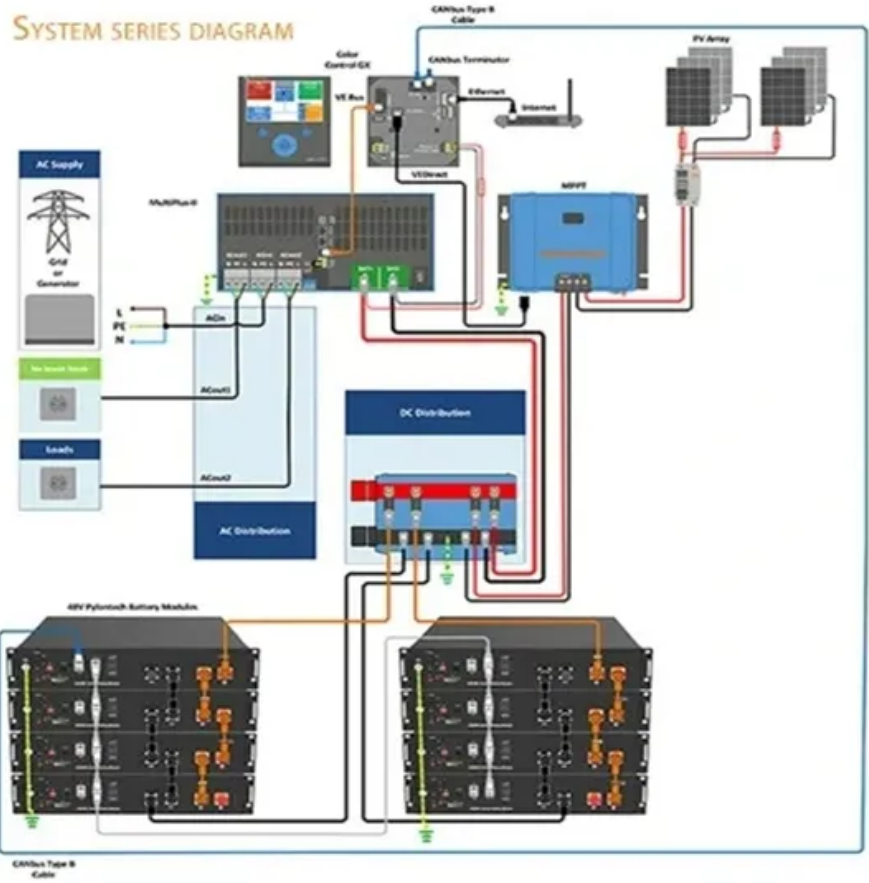

Photovoltaic panel above pedal tool

Photovoltaic panel above pedal tool

High Voltage Solar Battery

Fluke Module Lift(TM) , Streamline Solar Panel Installation

The Fluke Module Lift(TM) is designed to safely and quickly transport a PV module to a roof, streamlining the installation process of solar panels. This innovative tool enables you to lift solar modules to the ...

PV Connection Solar Tool Set, 6-Piece

Klein Tools complete PV Connection Solar Tool Set is designed to easily install and maintain solar panels. The Klein Tools professional kit includes the essential tools for installation and maintenance, ...

Tool Recommendations

Recommended Tool List for PV Solar Module Installation. Designed to increase efficiency of RoofTrac ®, GroundTrac®, and SolarWedge® installations. Makes solar rail and racking system installation time ...

Solar PV Installation Essentials: A Guide To Tools And Equipment

Wrenches are needed to tighten bolts and nuts, while wire strippers are used to remove insulation from the solar panel wires. A multimeter is used to test the voltage and current of the solar ...