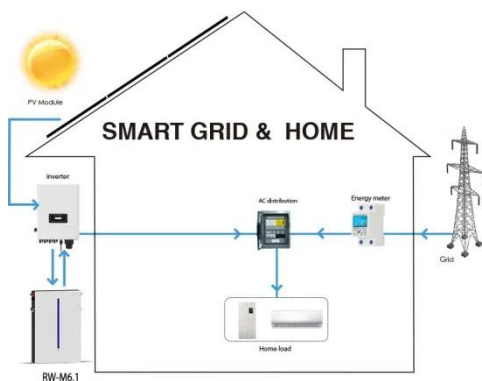

48V 100Ah

GROUND PV SYSTEM (W SHAPE)

The Type-W Ground PV System is a specialized solar mounting solution designed for ground-based installations, offering a tailored approach to solar energy generation.

Ground mount solar on slope - carbon steel W type

W type bracket has been proved to be the most stable structure in ...

Ground mount solar on slope - carbon steel W type

W type bracket has been proved to be the most stable structure in solar ground mounting system. This design has combined 2 features to ensure longer reliability and durability on slope.

W Type Ground Solar Panel Mounts Bracket

W Type Ground Solar Panel Mount Bracket is a special setup for putting solar panels on the ground, especially if it's pretty flat or has a little slope. It's called W because the bracket looks like a W, which ...

W type Solar Ground Mounting System with Concrete Foundation ...

The Cement Pier W Solar Ground Mount Racking System is a solar racking solution that combines the stability of a cement pier with the W-shaped aluminum alloy for ground-mounted solar power projects.