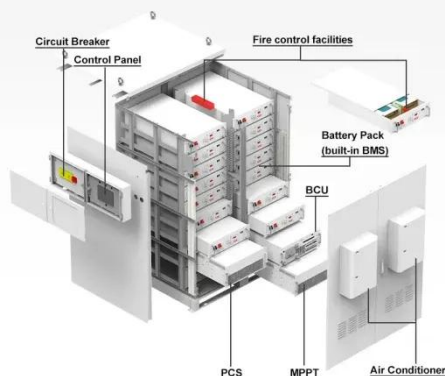

Weatherproof Outdoor

To Strive forward No Energy Waste

- ✓ All in one
- ✓ 100~215kWh High-capacity
- ✓ Intelligent Integration

Electrical Enclosures , Durable Outdoor ...

Discover AZE Telecom's weatherproof outdoor electrical enclosures and durable outdoor cabinets. Protect your electrical and telecom equipment from harsh environments with our IP-rated, ...

NEMA Outdoor Telecommunications Cabinets , DDB Unlimited

The WOD series enclosures are available in various heights and depths to meet diverse project needs. Our professional Sales staff and CAD-Engineering team are ready to collaborate on state-of-the-art ...

NEMA Outdoor Telecom Enclosures , Single Bay , Double Bay

Our selection include NEMA 4 and 4x rated cabinets along with air conditioning or heating based on your environment. Purchase from a one-stop-shop and ask about integration! We'll mount and ...