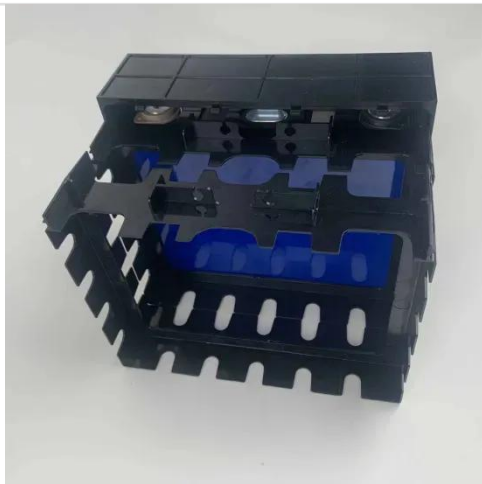

Gearwell Coulomb Meter, WiFi Battery Monitor 10-100V 100A, Remote

No matter where you are, as long as terminal devices such as mobile phones are connected to the WiFi coulomb meter, you can check the battery status anytime and anywhere.

WiFi Coulomb Meter RV Battery Monitor Battery Capacity Indicator ...

Remote Real-Time Monitoring: Embrace the with our WiFi-enabled Coulomb Meter, allowing you to monitor battery status from anywhere. Perfect for outdoor adventures, home use, and more, ensuring ...

Battery Monitor Coulomb Meter Voltage Current Capacity Indicator ...

[High Accuracy Measurement] This coulomb meter accurately measures battery voltage, current, and capacity in real time, providing insights into battery performance.