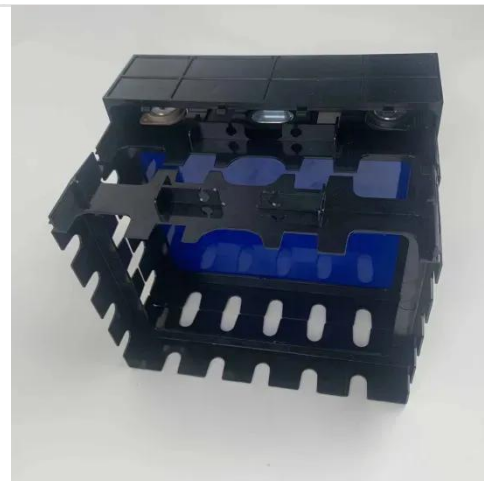

The 10 Best Large Power Stations of 2026

When you're planning your next adventure, having a dependable power source can make all the difference. The 10 best large power stations of 2024 offer a range of options tailored to ...