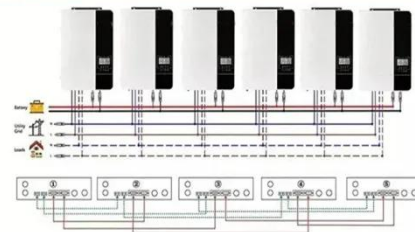

Outdoor Battery Cabinet

It provide a secure thermally managed environment for backup battery systems for telecommunications and cable applications. With durable sandwich panel construction, this air-con.

AC input wires

AC output wires