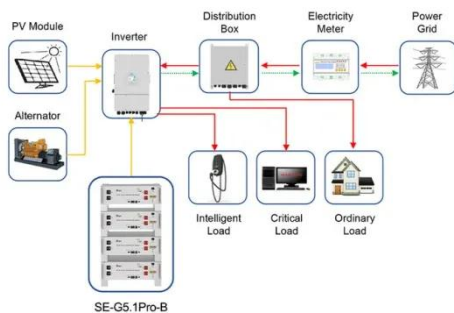

Application scenarios of energy storage battery products

Connectors for energy storage systems

Device and cable connectors that are protected against polarity reversal are ideal for use in energy storage systems. Featuring a rotatable design, touch protection, and mechanical coding, the ...

All-in-One Energy Storage