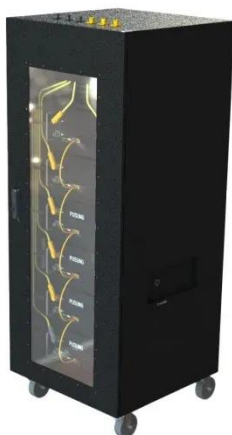

Energy Storage Cabinet_SOFAR

Safety designs such as water and electricity separation, three-level fire protection + explosion venting + exhaust, liquid cooling + dehumidification design, all ensure the safety of the energy storage ...