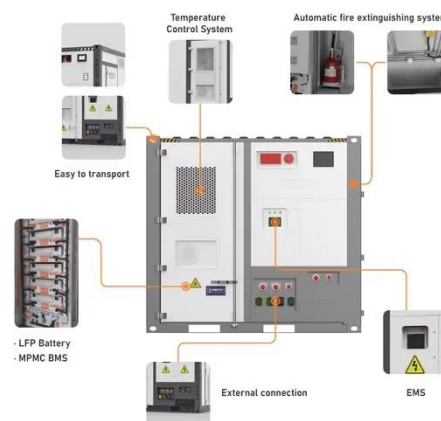

Outdoor Cabinet Energy Storage System

The Outdoor Cabinet Energy Storage System is a fully integrated solution that combines safe battery storage, intelligent power management, and weatherproof protection for solar and telecom applications.