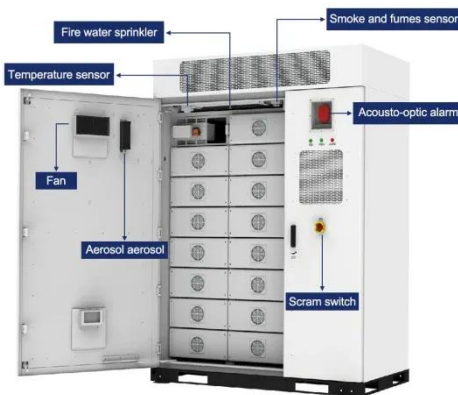

Oceania hotel use of outdoor telecom cabinet hybrid

- ✓ 50KW/100KWH
- ✓ HIGHER POWER OUTPUT IN OFF-GRID MODE
- ✓ CONVENIENT OPERATION & MAINTENANCE
- ✓ PRE-WIRED

Future-Ready Outdoor Cabinets for 5G and Beyond

Discover how outdoor communication cabinets enable 5G with advanced cooling, modular designs, and eco-friendly materials for future-ready telecom networks.

Telecom System Integration and Outdoor Network Enclosures for ...

Westell offers secure, weather-tight outdoor network enclosures to protect electronic equipment for outdoor telecom networks.

Hybrid Outdoor Enclosure Telecom , Integrated Power & Cooling Cabinet

Built with IP-rated protection, hybrid outdoor enclosures ensure reliable operation of telecom equipment in harsh outdoor environments such as base stations, 4G/5G sites, and remote communication ...