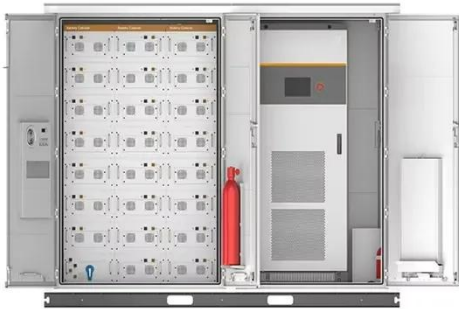

Integrated Energy Storage Cabinet Design: Innovations, Challenges, ...

With renewable energy adoption skyrocketing, integrated energy storage cabinet design has become the unsung hero of modern power systems. These cabinets aren't just metal boxes; ...