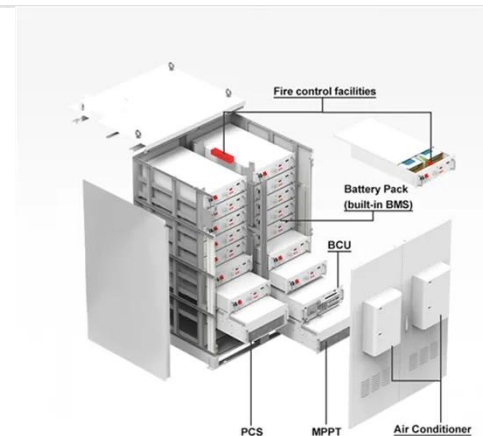

## Modifying the DC Arc-Falsh Max Power Forumula

The Station Battery Systems", proceedings of the IEEE distance multiplier for arc-flash boundary calculations for dc Power and Energy Society General Meeting (PES GM), panelboards would be ...