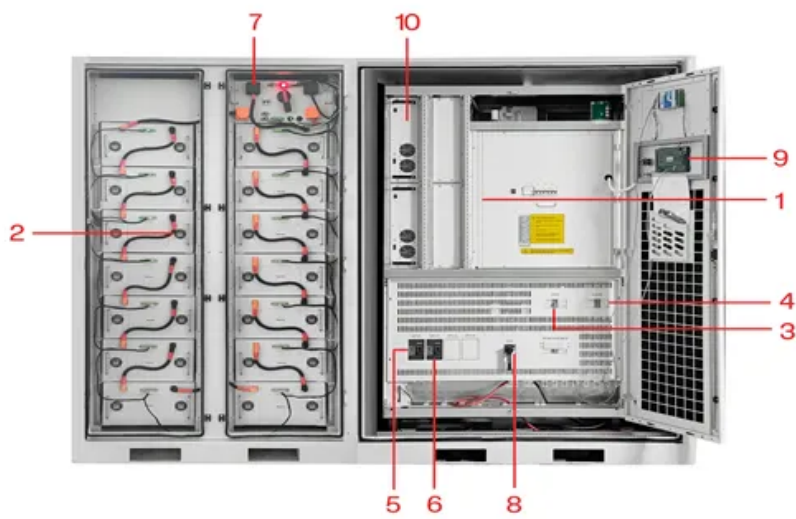

Nauru communication base station lead-acid battery cabinet manufacturer

- | | | | |
|---|---------------------------|----|---------------------------|
| 1 | PCS Module | 6 | OPV2 side circuit breaker |
| 2 | Battery room | 7 | High Volt Box |
| 3 | Grid side circuit breaker | 8 | BAT side circuit breaker |
| 4 | Load side circuit breaker | 9 | LCD display screen |
| 5 | OPV1 side circuit breaker | 10 | MPPT |

Nauru communication base station lead-acid battery cabinet manuf

Cabinet Solutions

This easy to install cabinet adds one or two 48 Volt battery strings and up to a 200AH battery. It seamlessly abuts your existing cabinets and its compact design is less than 12 inches wide. Its ...